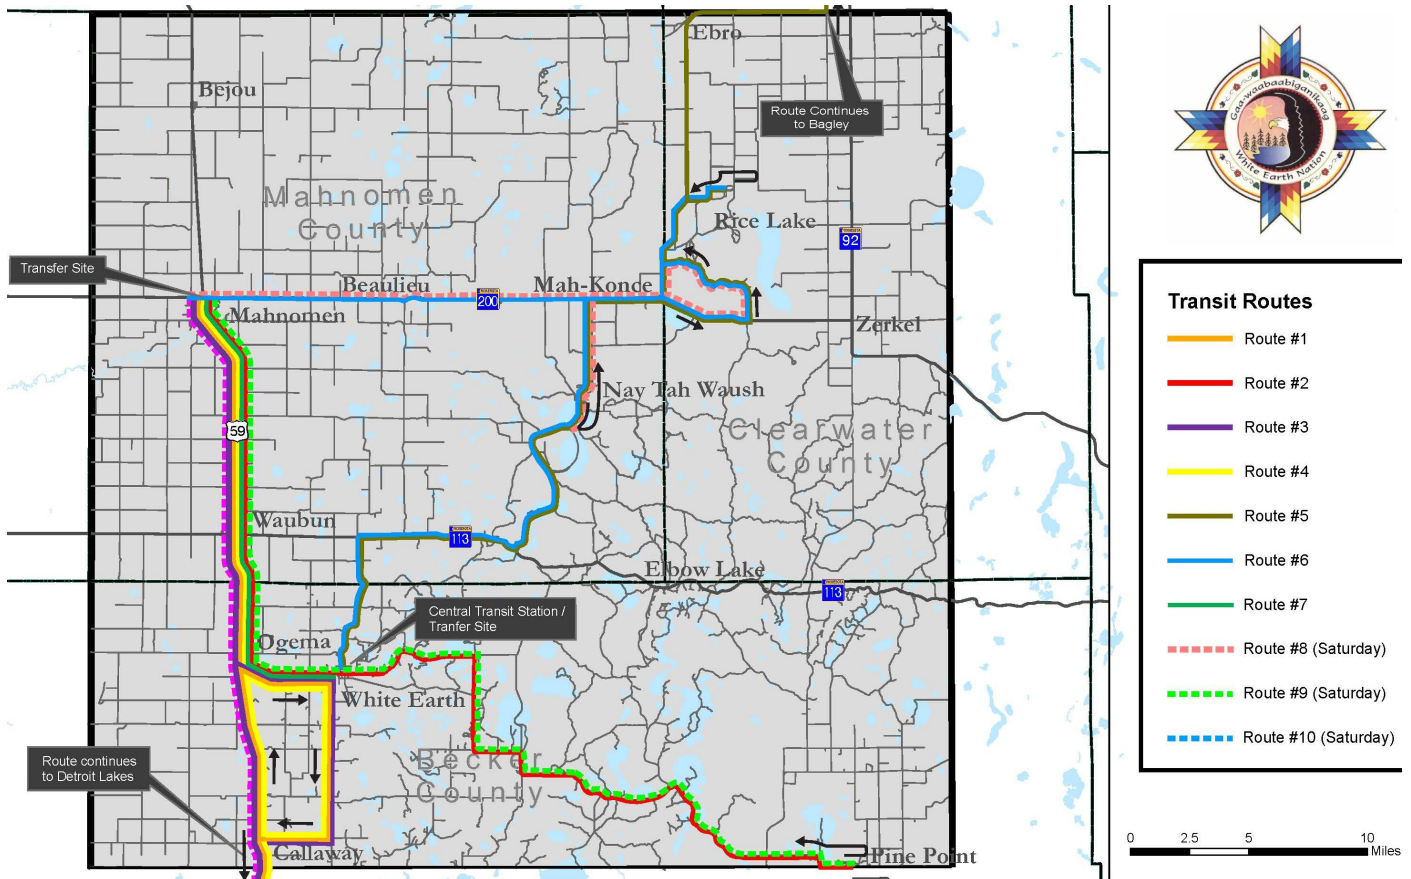

White Earth Public Transit

Agency Background

White Earth Public Transit provides route deviation service to the White Earth Nation, as well as Detroit Lakes, Pine Point, Ponsford, Mahnomen, Ogema, Bagley, Rice Lake, and Naytahwaush.

http://www.whiteearth.com/programs/index.html?page_id=450&program_id=11.html

Hours of Operation

Monday – Friday: 5:00 AM to 7:00 PM

Saturday: 5:00 AM to 9 AM and 3:00 PM to 7 PM

Sunday: No Service

Future Needs – Buses

White Earth Public Transit has e350, e450, and f550 gas and propane vehicles. They would like to replace four of their vehicles.

Future Needs – Facilities

White Earth Public Transit would like to construct a facility, as they are currently sharing space with other tribal programs and have out grown current space. They would also like to add bus shelters for their passengers.

Congressional Districts: 7, 8